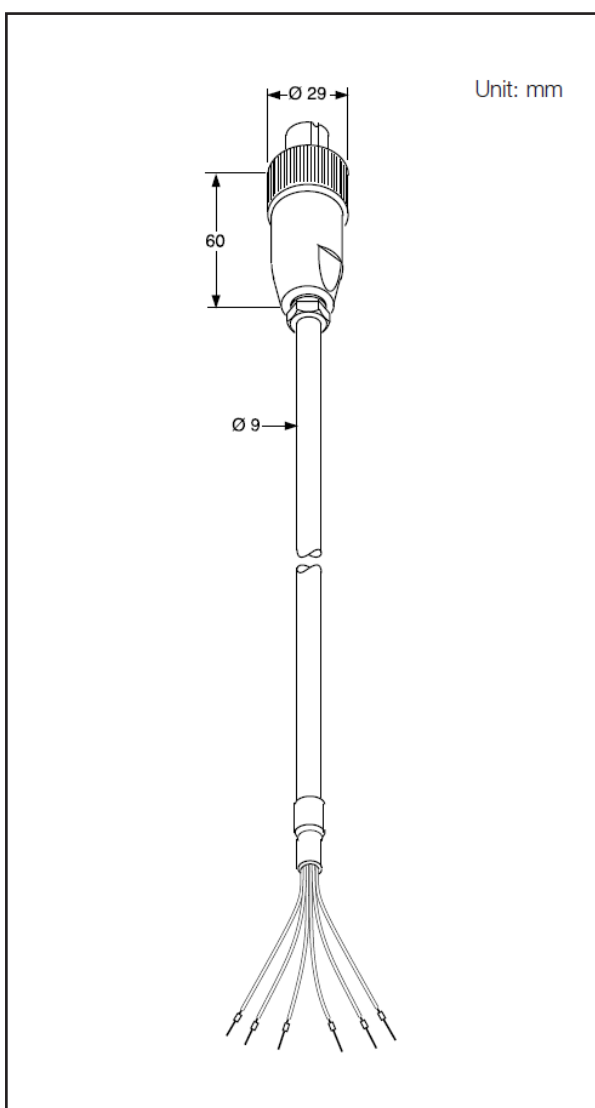

The connector of the cable has a secure screw connection with simple wiring mode. The gilded contacts ensure good electrical contact to the connector of the conductivity cell.

The cable is six wire multicore and covered with a thermoplastic PVC. The wires are also covered with thermoplastic PVC individually and coloured.

The cable connections are supplied with 2 mm contact pins for connection to the transmitter, preamplifier or connection box: these pins guarantee a correct and simple connection to the terminals.

■ 1. General Specifications

Cable length	: 1, 2, 5 1/2, 10, 15, 20 or 25 m
Temperature range	: -10 °C to +80 °C
Wire resistances	: approx. $18 \cdot 10^{-3} \Omega/m$
Capacity core/core/screen	: max. 130 pF/m
Isolation resistance between cores and screen	: approx. $109 \Omega/m$ (20 °C)
Connector contact resistance	: < 8 m Ω

■ 2. Dimensions and wiring

Figure 1: Dimensions WU40

Figure 2: Internal Wiring

■ 3. Model and suffix codes

Table 1: Model and suffix codes for WU40

Model	Suffix Code	Description
WU40		Sensor cable
Cable length	-LH01	1 meter
	-LH02	2 meter
	-LH05	5.5 meter
	-LH10	10 meter
	-LH15	15 meter
	-LH20	20 meter
	-LH25	25 meter