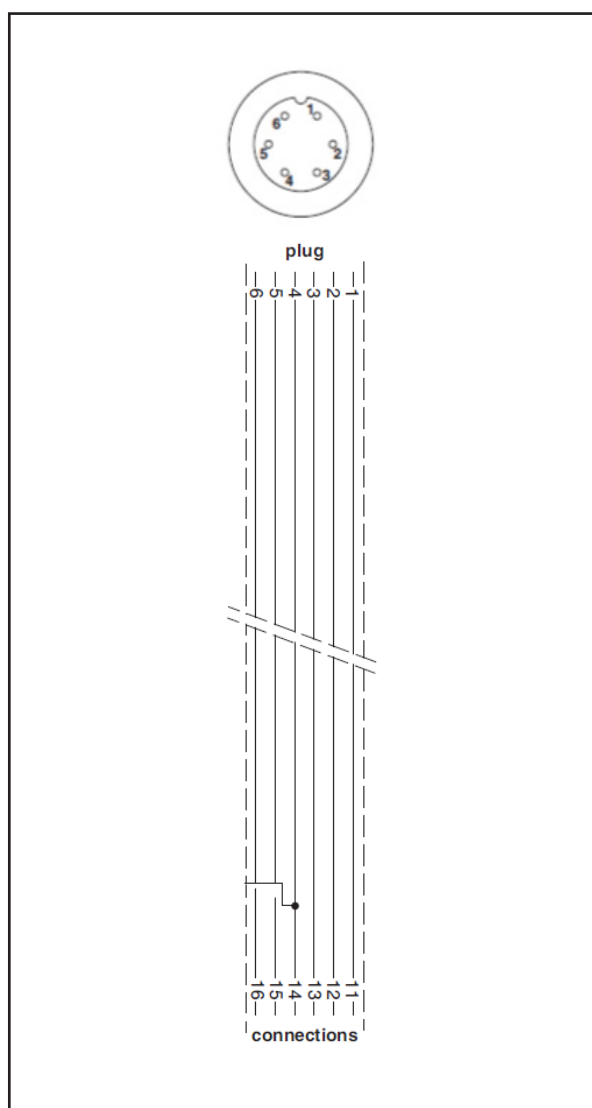

The connector of the cable has a secure screw connection with simple wiring mode. The gilded contacts ensure good electrical contact to the connector of the conductivity cell.

The cable is six wire multicore and covered with a thermoplastic PVC. The wires are also covered with thermoplastic PVC individually and coloured.

The cable connections are supplied with 2 mm contact pins for connection to the transmitter, preamplifier or connection box: these pins guarantee a correct and simple connection to the terminals.

■ 1. General Specifications

Cable length	: 1, 2, 5 1/2, 10, 15, 20 or 25 m
Temperature range	: -10 °C to +80 °C
Wire resistances	: approx. $18 \cdot 10^{-3} \Omega/m$
Capacity core/core/screen	: max. 130 pF/m
Isolation resistance between cores and screen	: approx. $109 \Omega/m$ (20 °C)
Connector contact resistance	: < 8 m Ω

■ 2. Dimensions and wiring

Figure 1: Dimensions WU40

Figure 2: Internal Wiring

■ 3. Model and suffix codes

Table 1: Model and suffix codes for WU40

Model	Suffix Code	Description
WU40		Sensor cable
Cable length	-LH01	1 meter
	-LH02	2 meter
	-LH05	5.5 meter
	-LH10	10 meter
	-LH15	15 meter
	-LH20	20 meter
	-LH25	25 meter